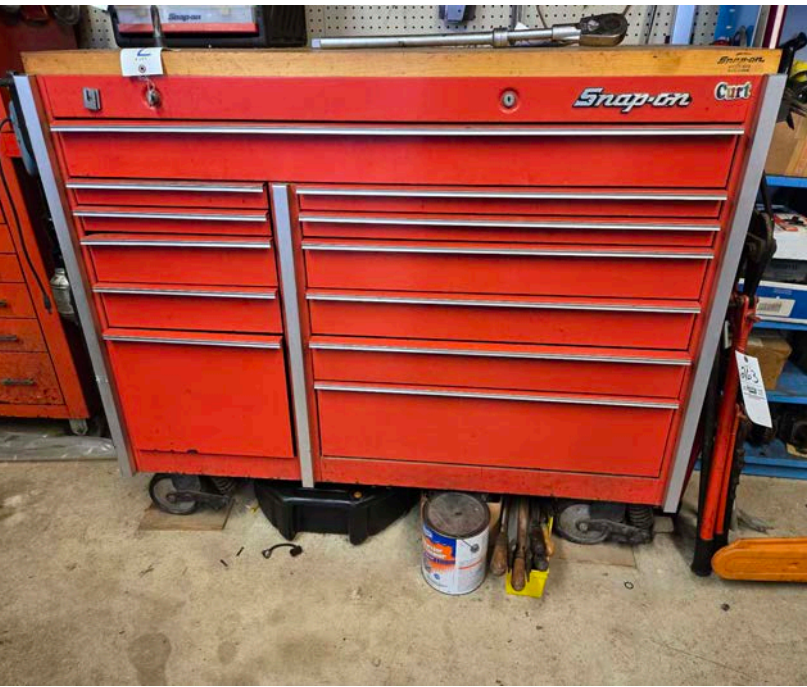

Preview: Friday, December 13, 2024, 1:00-2:00 PM
Pickup: Friday, December 20, 2024, 10:00 AM-3:00 PM

Vehicles/Power Washers/Tools/Toolboxes. 2004 Chevy Silverado 2500 HD 4X4 truck w/ Meyer snow plow, approx. 115,598 miles; 2000 Chevy C2500 truck w/ approx. 230,299 miles; Hydro Tek mobile pressure washer/steam cleaner; Hydro Tek pressure washer/steam cleaner unit; Mi-T-M 3000 PSI steam cleaner; Snap-On tool chest w/ butcher block top; Cornwell Elite 2PC tool chest; Channel lock pliers; Snap-On tools inc. extensions, breaker bars, SAE & metric sockets, Torque wrenches, ratchets, nut drivers, screwdrivers, hacksaw, swivel head sockets, pliers, Torqometer, ratcheting wrenches, pneumatic tools, star, hex & driver sockets, pick set; Cornwell tools inc. 3/4" socket set, SAE open end & box wrenches; ratchets, speed wrenches, breaker bars; Miller Millermatic 135 wire welder w/ Snap-On cart; Millermatic 200 arc welder; Jet 8" bench grinder; Safety Kleen parts washer; ratchet binders; Mud Cat driveway attachment; Hitachi miter saw; Dayton bench grinder; Senco framing nailer; metal cutting band saw; Puma air compressor; Partner concrete saw; Dewalt miter saw & stand; Wheelhouse generator; engine hoist; floor jacks & jack stands; Stihl leaf blower; Stihl Honda snowblower; sandblaster; ladders; Corghi tire changer; Milwaukee chop saw; Ridgid table saw; Johnson Energy wood burner; chainsaws; pressure hose; vises; pipe wrenches; bolt cutters; shop vacs, lumber; metal storage container; vintage license plates; pocket knives; gym equipment; loads of hardware.

Online Terms: Visa, MasterCard & Wire Transfer accepted. Wire Transfer required on purchases totaling $2,500 or greater and all titled vehicles. 15% buyer's premium on all sales. NO SHIPPING AVAILABLE. PICKUP ONLY. All items must be removed during pickup time or items will be forfeited. Information is believed to be accurate but not guaranteed. Multi Par auction process may be used.

Auction By Order Of: Roberta Rosio