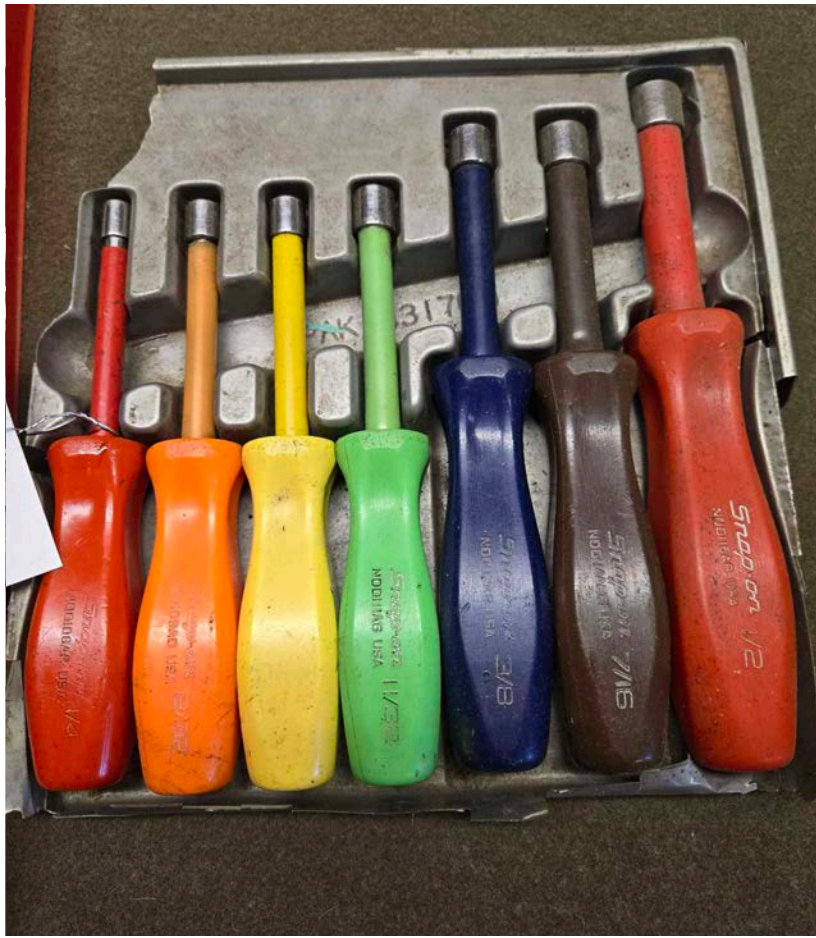

RANDY L. COMPTON
AUCTIONEER/REALTOR®
330.704.5702
rcompton@kikocompany.com

ERIC BEVINGTON
AUCTIONEER/REALTOR®
330.417.5471
eric@kikocompany.com

ASHLEY RITCHEY
AUCTIONEER/REALTOR®
330.495.3474
ashley@kikocompany.com

REALTORS
AUCTIONEERS
ADVISORS

Information is believed to be accurate but not guaranteed.
KIKO Auctioneers